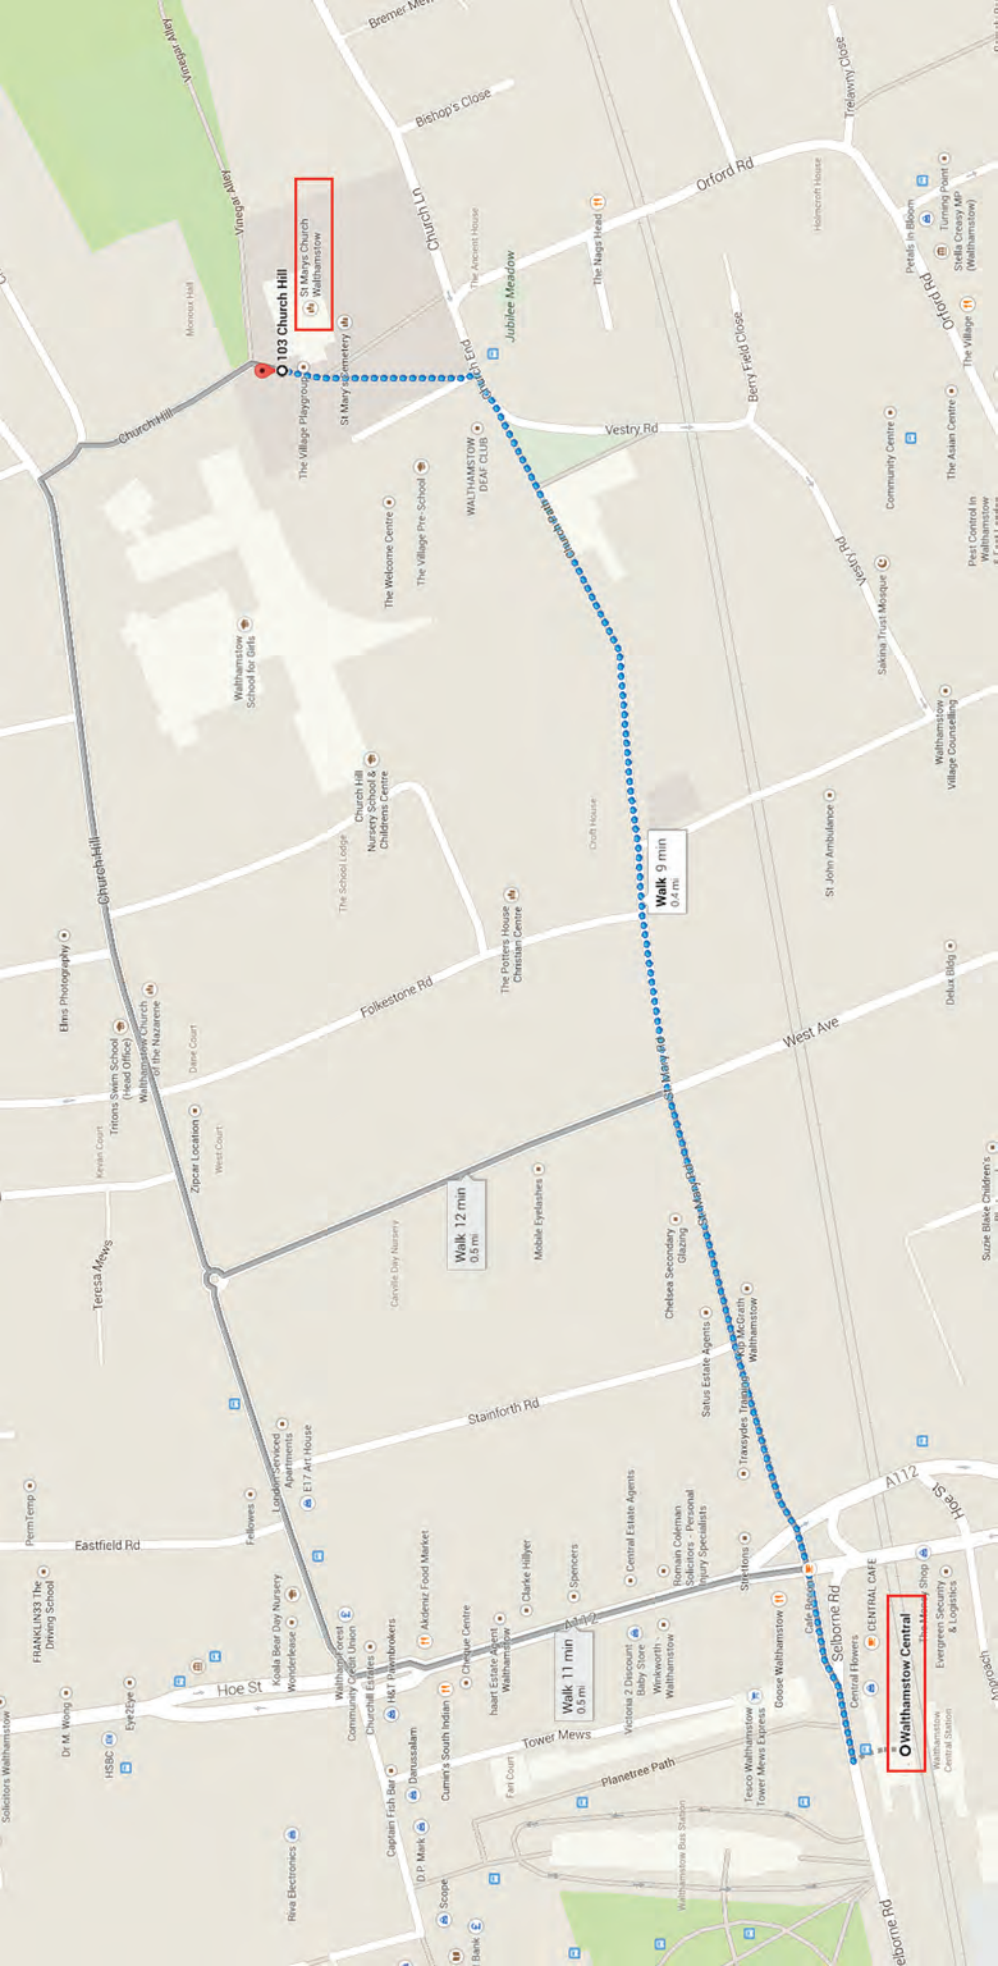

103 Church Hill
St Marys Church
Walthamstow

Walk 9 min
0.4 mi

Walk 12 min
0.5 mi

Walk 11 min
0.5 mi

O'Walthamstow Central